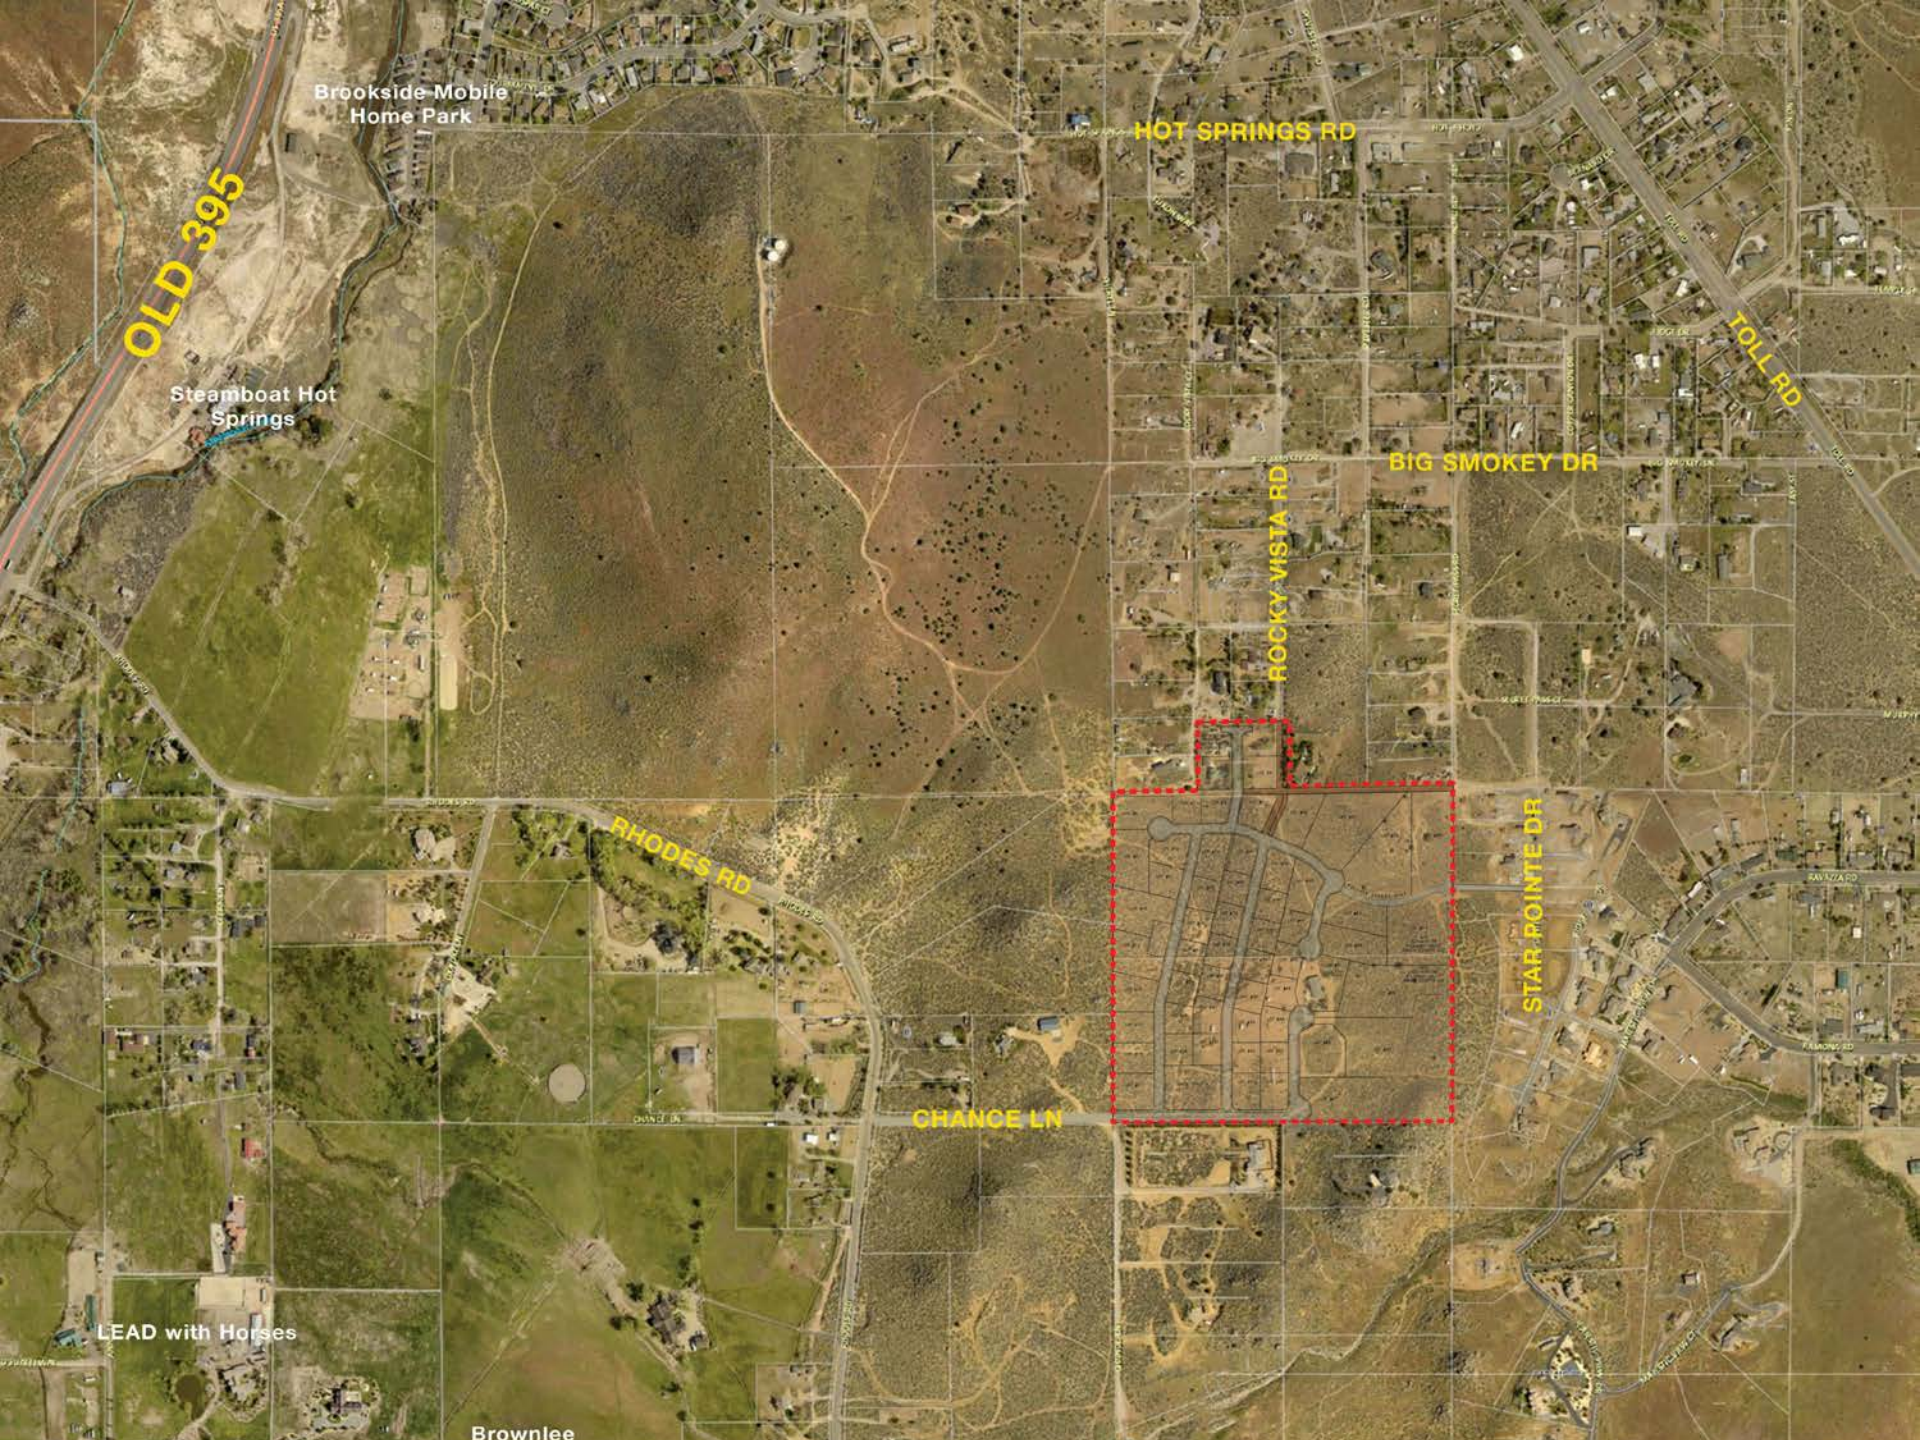

# PLEASANT VALLEY ESTATES (WTM19-001)

TENTATIVE SUBDIVISION MAP

Washoe County Planning Commission

Public Hearing

October 1, 2019

Steamboat Hot Springs

Anchor Storage

OLD 395

LEAD with Horses

Brownlee Equestrian

Reno Tahoe Equestrian Centre

Meadow View Farms

ANDREW LN

The zoning allows 58 lots in total for the 3 zoning designations on the property (LDS, MDS, and MDR)

OLD 395

Brookside Mobile Home Park

Steamboat Hot Springs

HOT SPRINGS RD

ROCKY VISTA RD

BIG SMOKEY DR

TOLL RD

RHODES RD

CHANCE LN

STAR POINT DR

LEAD with Horses

Brownlee

ROCKY VISTA RD

Proposed Roadway Maintenance Easement

Proposed 30' Utility Access & Maintenance Easement

Proposed 20' Paved Sewer, Access & Maintenance Easement

STARPOINTE DR

CHANCE LN