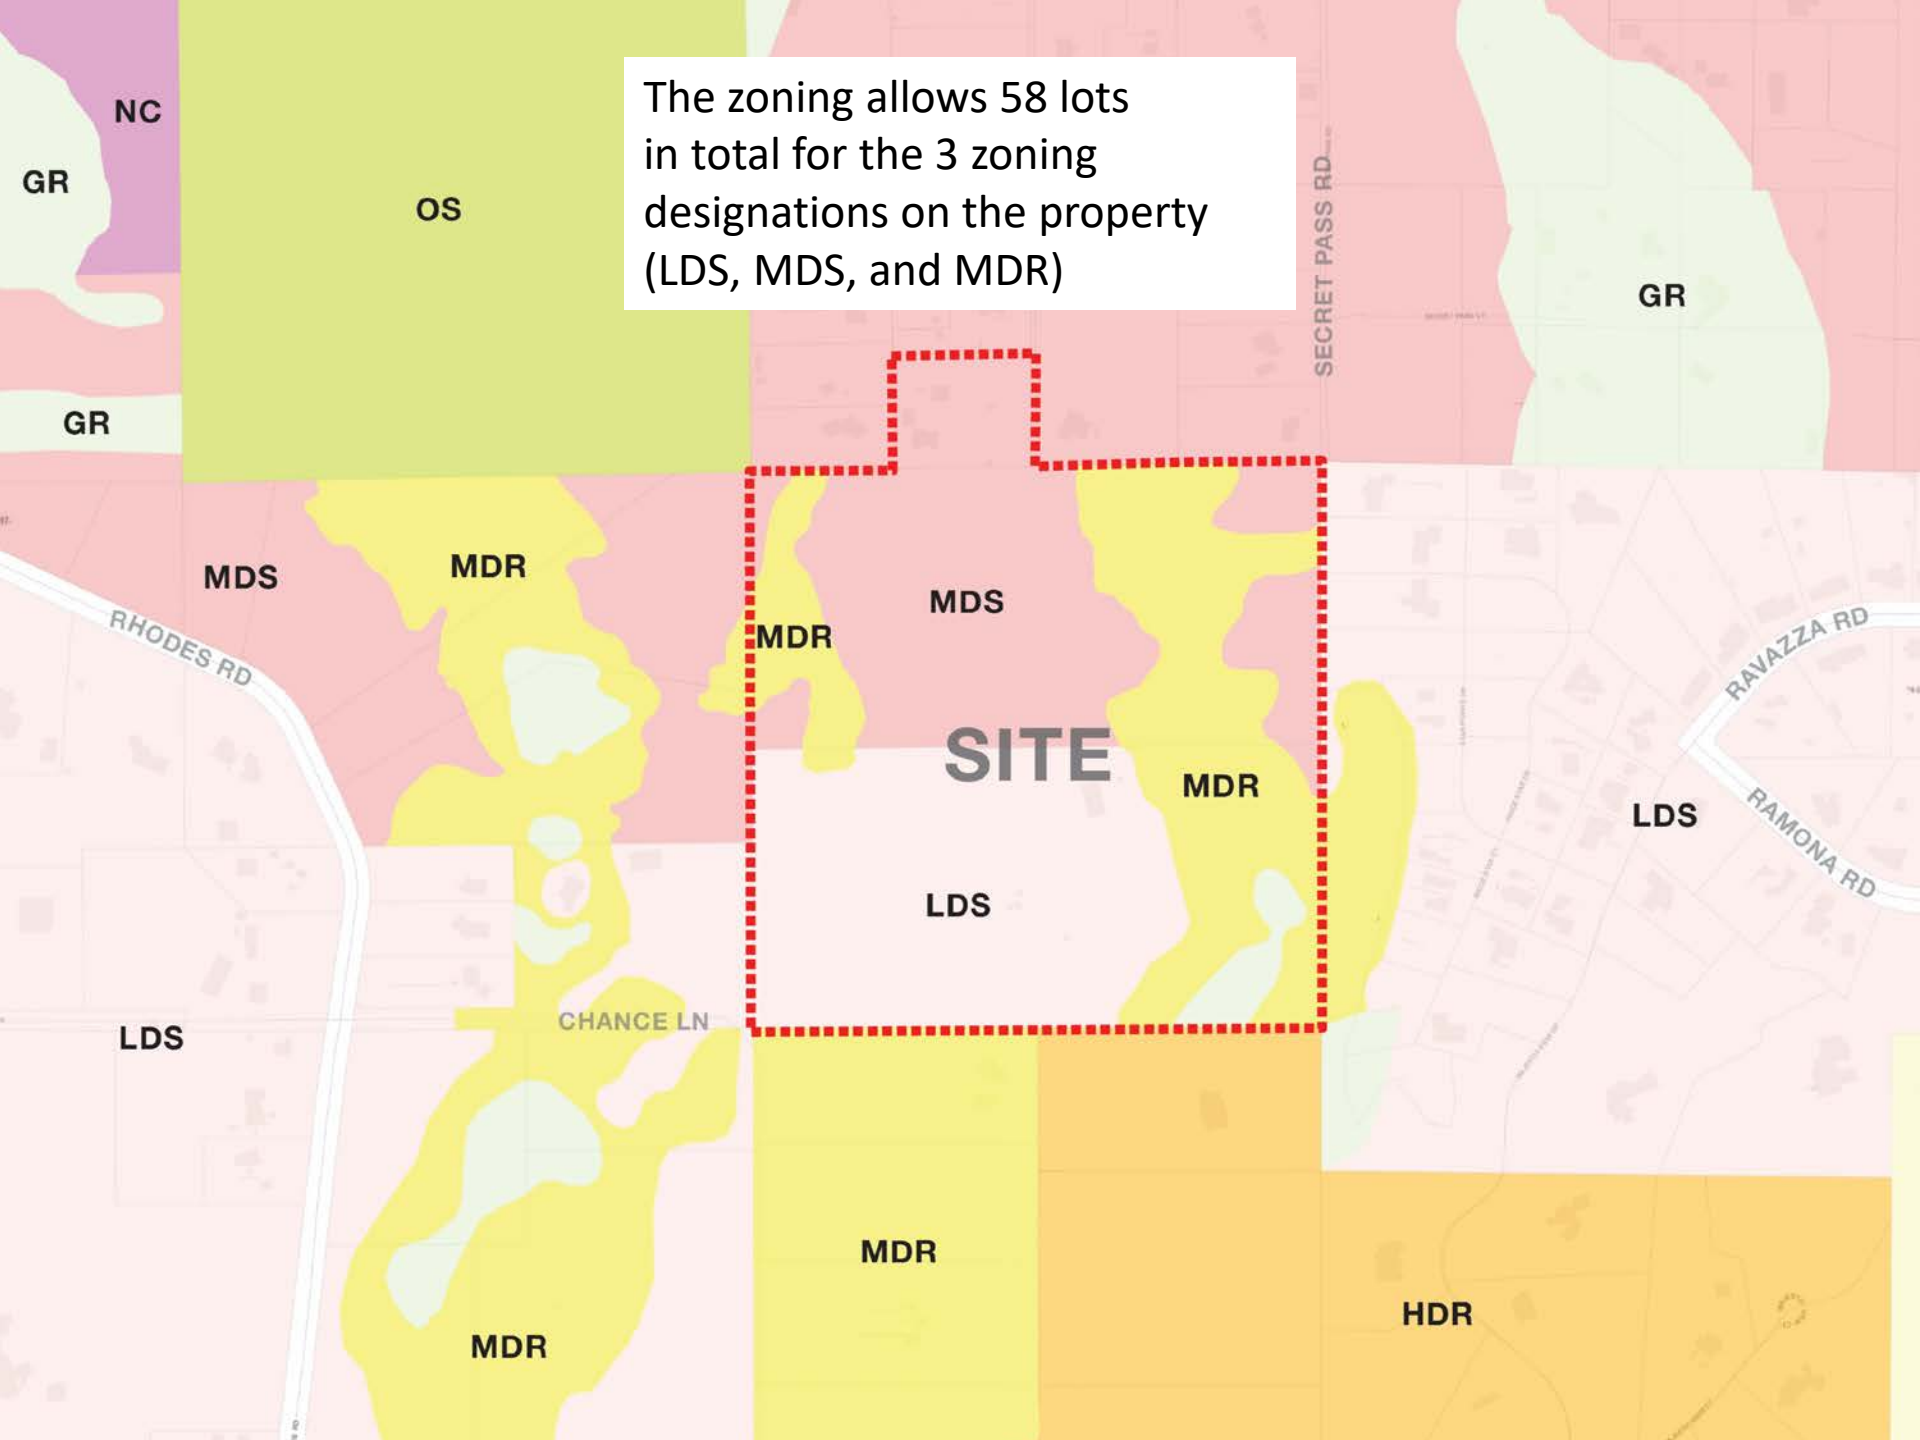

LEAD with Horses

Brownlee Equestrian

Reno Tahoe Equestrian Centre

Meadow View Farms

ANDREW LN

The zoning allows 58 lots in total for the 3 zoning designations on the property (LDS, MDS, and MDR)

OLD 395

Brookside Mobile Home Park

Steamboat Hot Springs

HOT SPRINGS RD

ROCKY VISTA RD

BIG SMOKEY DR

TOLL RD

RHODES RD

CHANCE LN

STAR POINT DR

LEAD with Horses

Brownlee

ROCKY VISTA RD

Proposed Roadway Maintenance Easement

Proposed 30' Utility Access & Maintenance Easement

Proposed 20' Paved Sewer, Access & Maintenance Easement

STARPOINTE DR

CHANCE LN